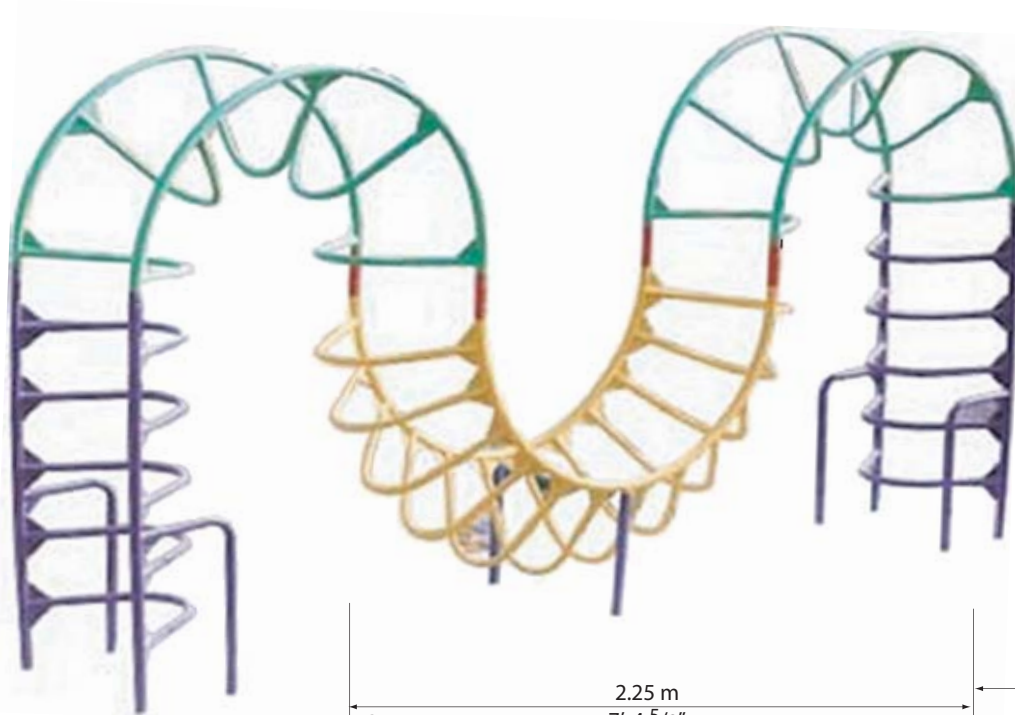

# M-SHAPED CLIMBER

## Installation Drawing

### Dimensions (installed)

Length	4.50 m	14' 9"
Width	0.66 m	2' 2"
Height (above ground)	2.25 m	7' 4 5/8"
Weight	170 kgs	375 lbs