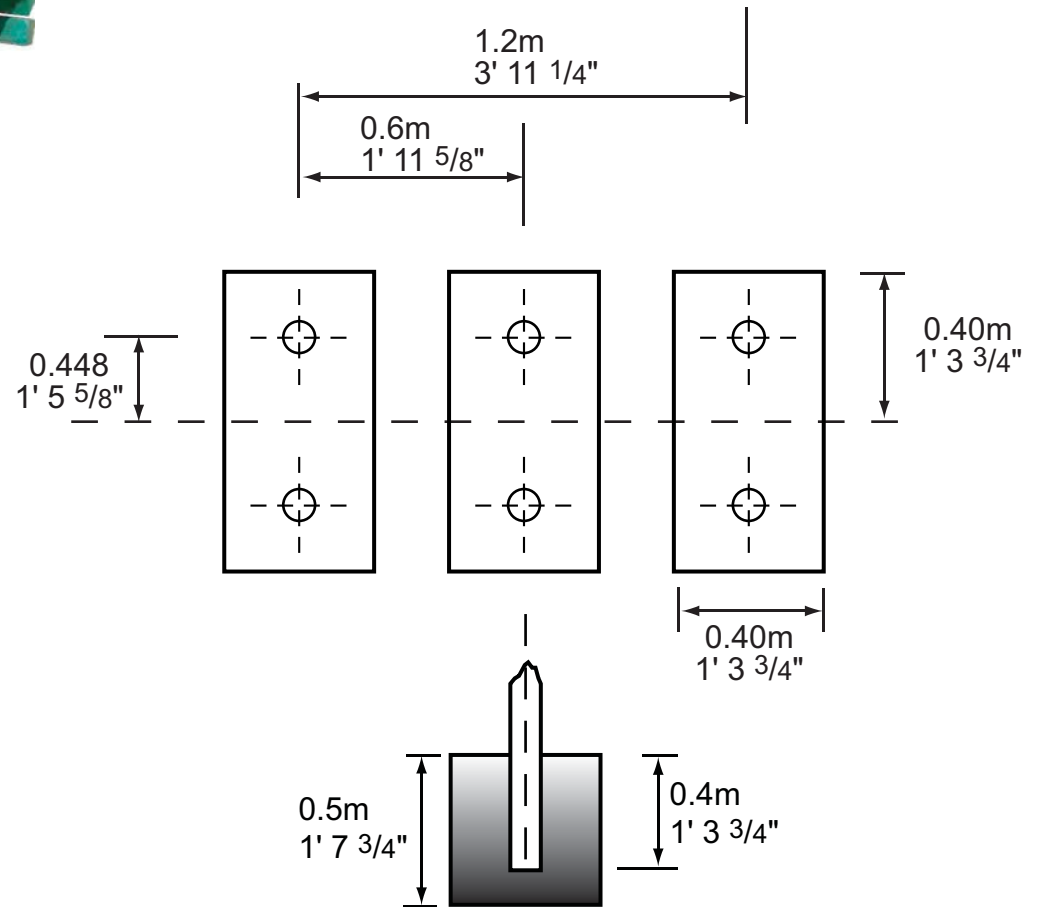

WAIST STRETCHER

OUTDOOR FITNESS

Installation Measurements

(877) 517-2200 or (719) 488-3812
support@outdoor-fitness.com

Dimensions:

Length	1.60 m	5' 3"
Width	0.50 m	1' 7 3/4"
Height	1.15 m	3' 9 1/4"