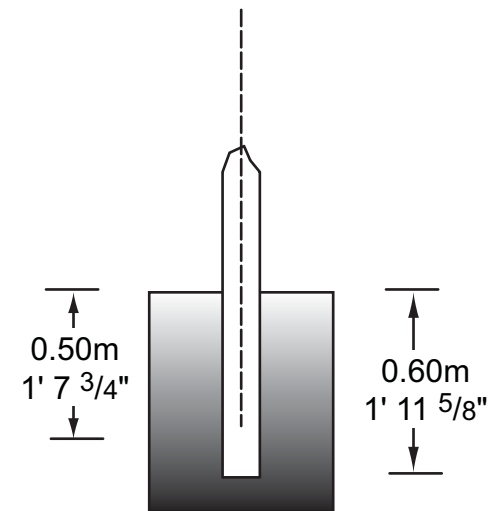

# BASKETBALL SYSTEM

Installation Drawing

## Dimensions

Length	1.04 m	3' 5"
Width	1.04 m	3' 5"
Height	3.1 m	10' 2"
Ship Weight	77.4 kgs.	170.6 lbs.