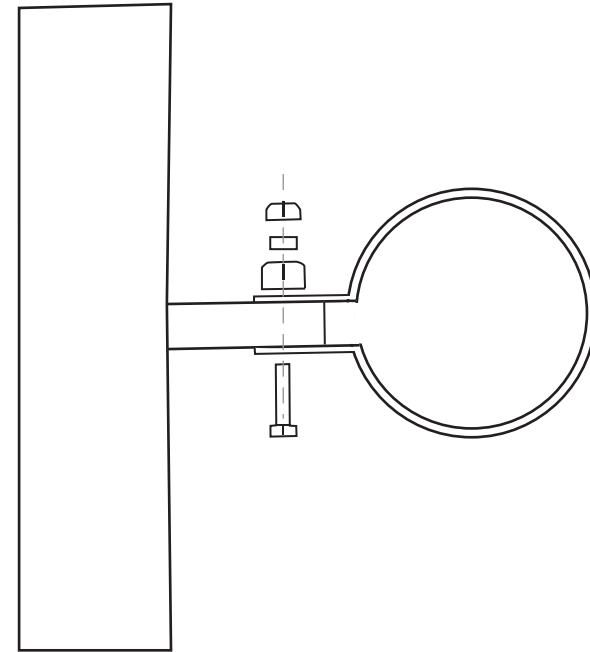

# BASKETBALL SYSTEM

Installation Drawing

## Dimensions

Length	1.04 m	3' 5"
Width	1.04 m	3' 5"
Height	3.1 m	10' 2"
Ship Weight	77.4 kgs.	170.6 lbs.