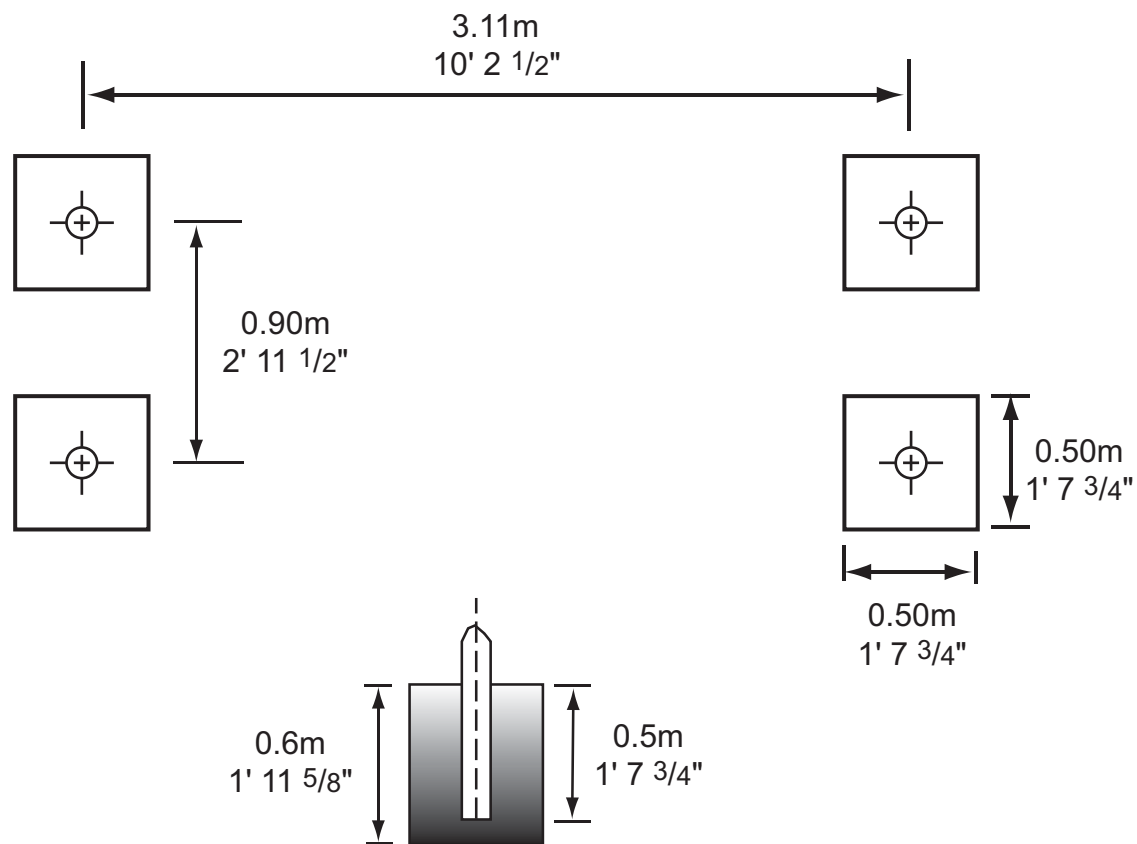

FLOATING BALANCE SYSTEM

OUTDOOR FITNESS

Installation Support
 (877) 517-2200 or (719) 488-3812
support@outdoor-fitness.com

Weight

Net Weight	259.0 kgs.	571 lbs.
Shipping Weight	264.0 kgs.	582 lbs.

Dimensions

Length	3.10 m	10' 6 1/2"
Width	1.02 m	3' 4"
Height	2.50 m	8' 2 1/2"