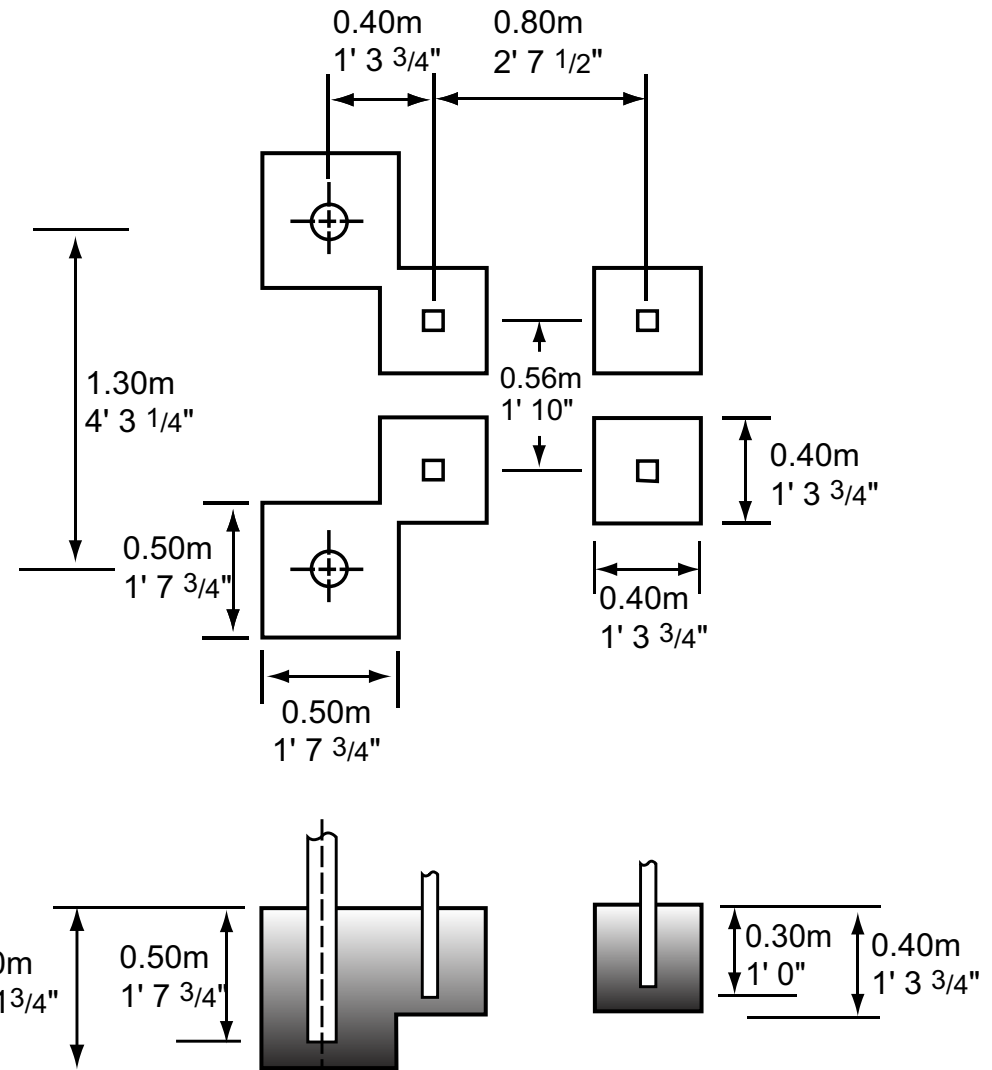

QUAD SPINNER

OUTDOOR FITNESS

Installation Support
 (877) 517-2200 or (719) 488-3812
support@outdoor-fitness.com

Weight

Net Weight	129.3 kgs.	285.1 lbs.
Shipping Weight	131.4 kgs.	289.7 lbs.

Dimensions (Installed)

Length	1.2 m	4' 1/4"
Width	1.5 m	4' 9 3/4"
Height	1.9 m	6' 4"