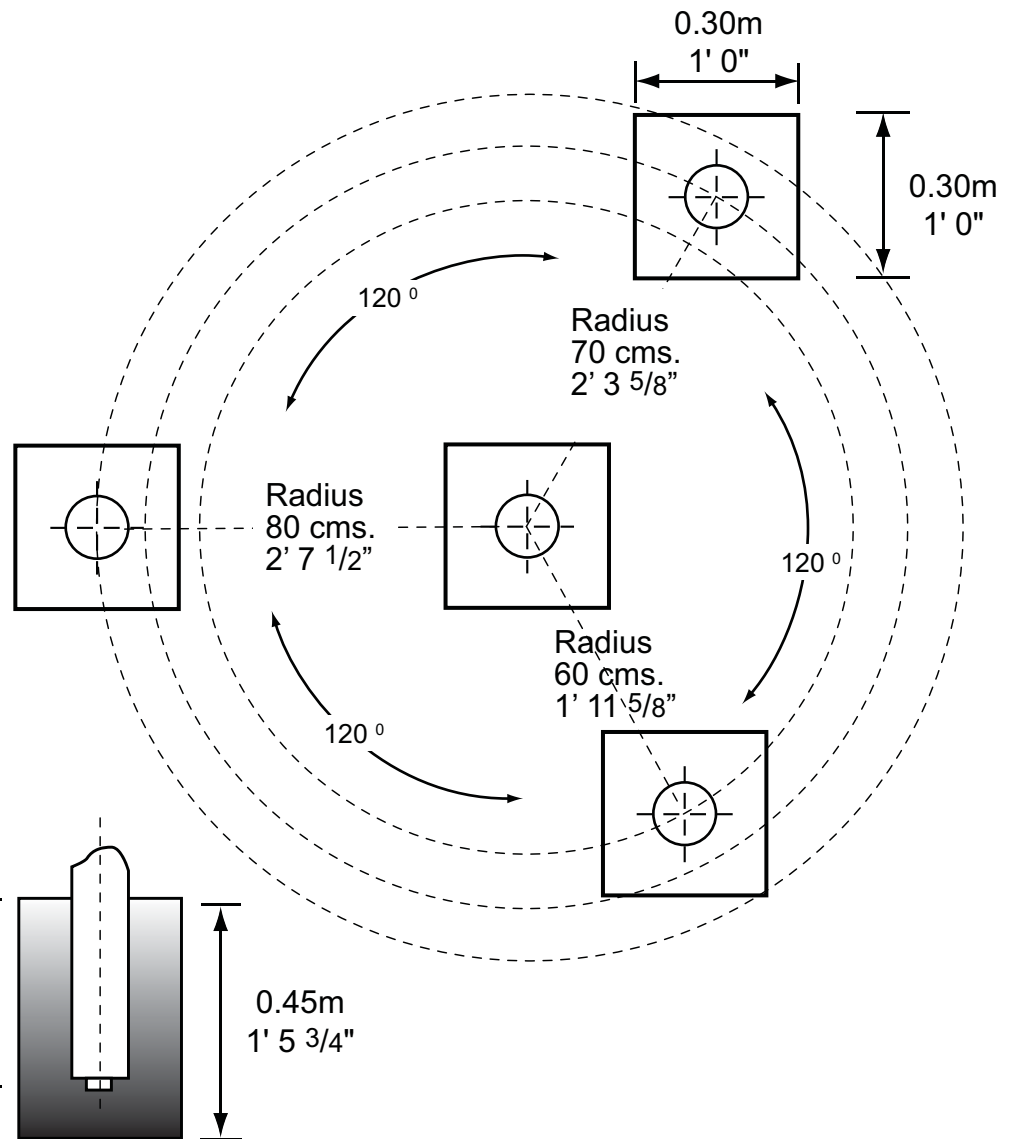

SITTING ROTATOR

OUTDOOR FITNESS

Installation Measurements

(877) 517-2200 or (719) 488-3812
support@outdoor-fitness.com

Weight

Net Weight	87.0 kgs.	192 lbs.
Ship Weight	89.0 kgs.	196 lbs.

Dimensions (installed above surface)

Diameter	1.6 m	5' 3"
Height	1.02 m	3' 4"

Note:

The distance between the rotating seats and the central bar can be decreased for younger and smaller individuals.