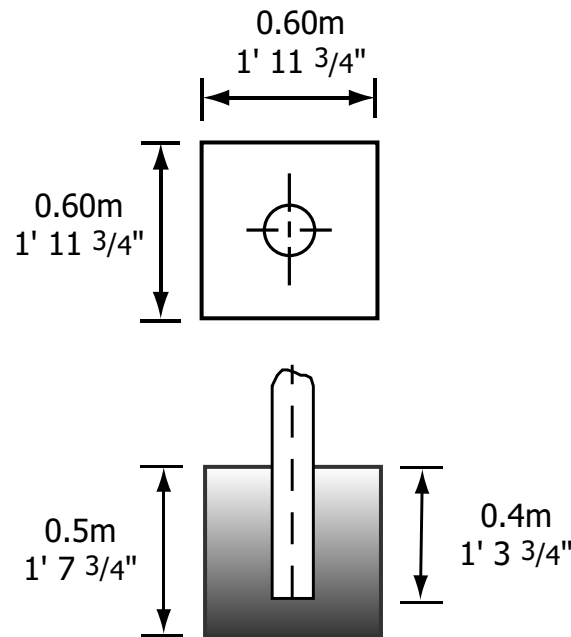

# OUTDOOR FITNESS

Installation Support  
 (877) 517-2200 or (719) 488-3812  
 support@outdoor-fitness.com

**\*\* Note:**  
 Carefully measure the distance from the surface to the first calibration mark at 1.5 meters, or 59.055 inches.

Weight			Dimensions (installed)		
Net Weight	69.0 kgs.	152.2 lbs.	Length	0.8 m	2' 7 1/2"
Ship Weight	74.0 kgs.	163.1 lbs.	Width	0.8 m	2' 7 1/2"
			Height	3.0 m	9' 10 1/8"